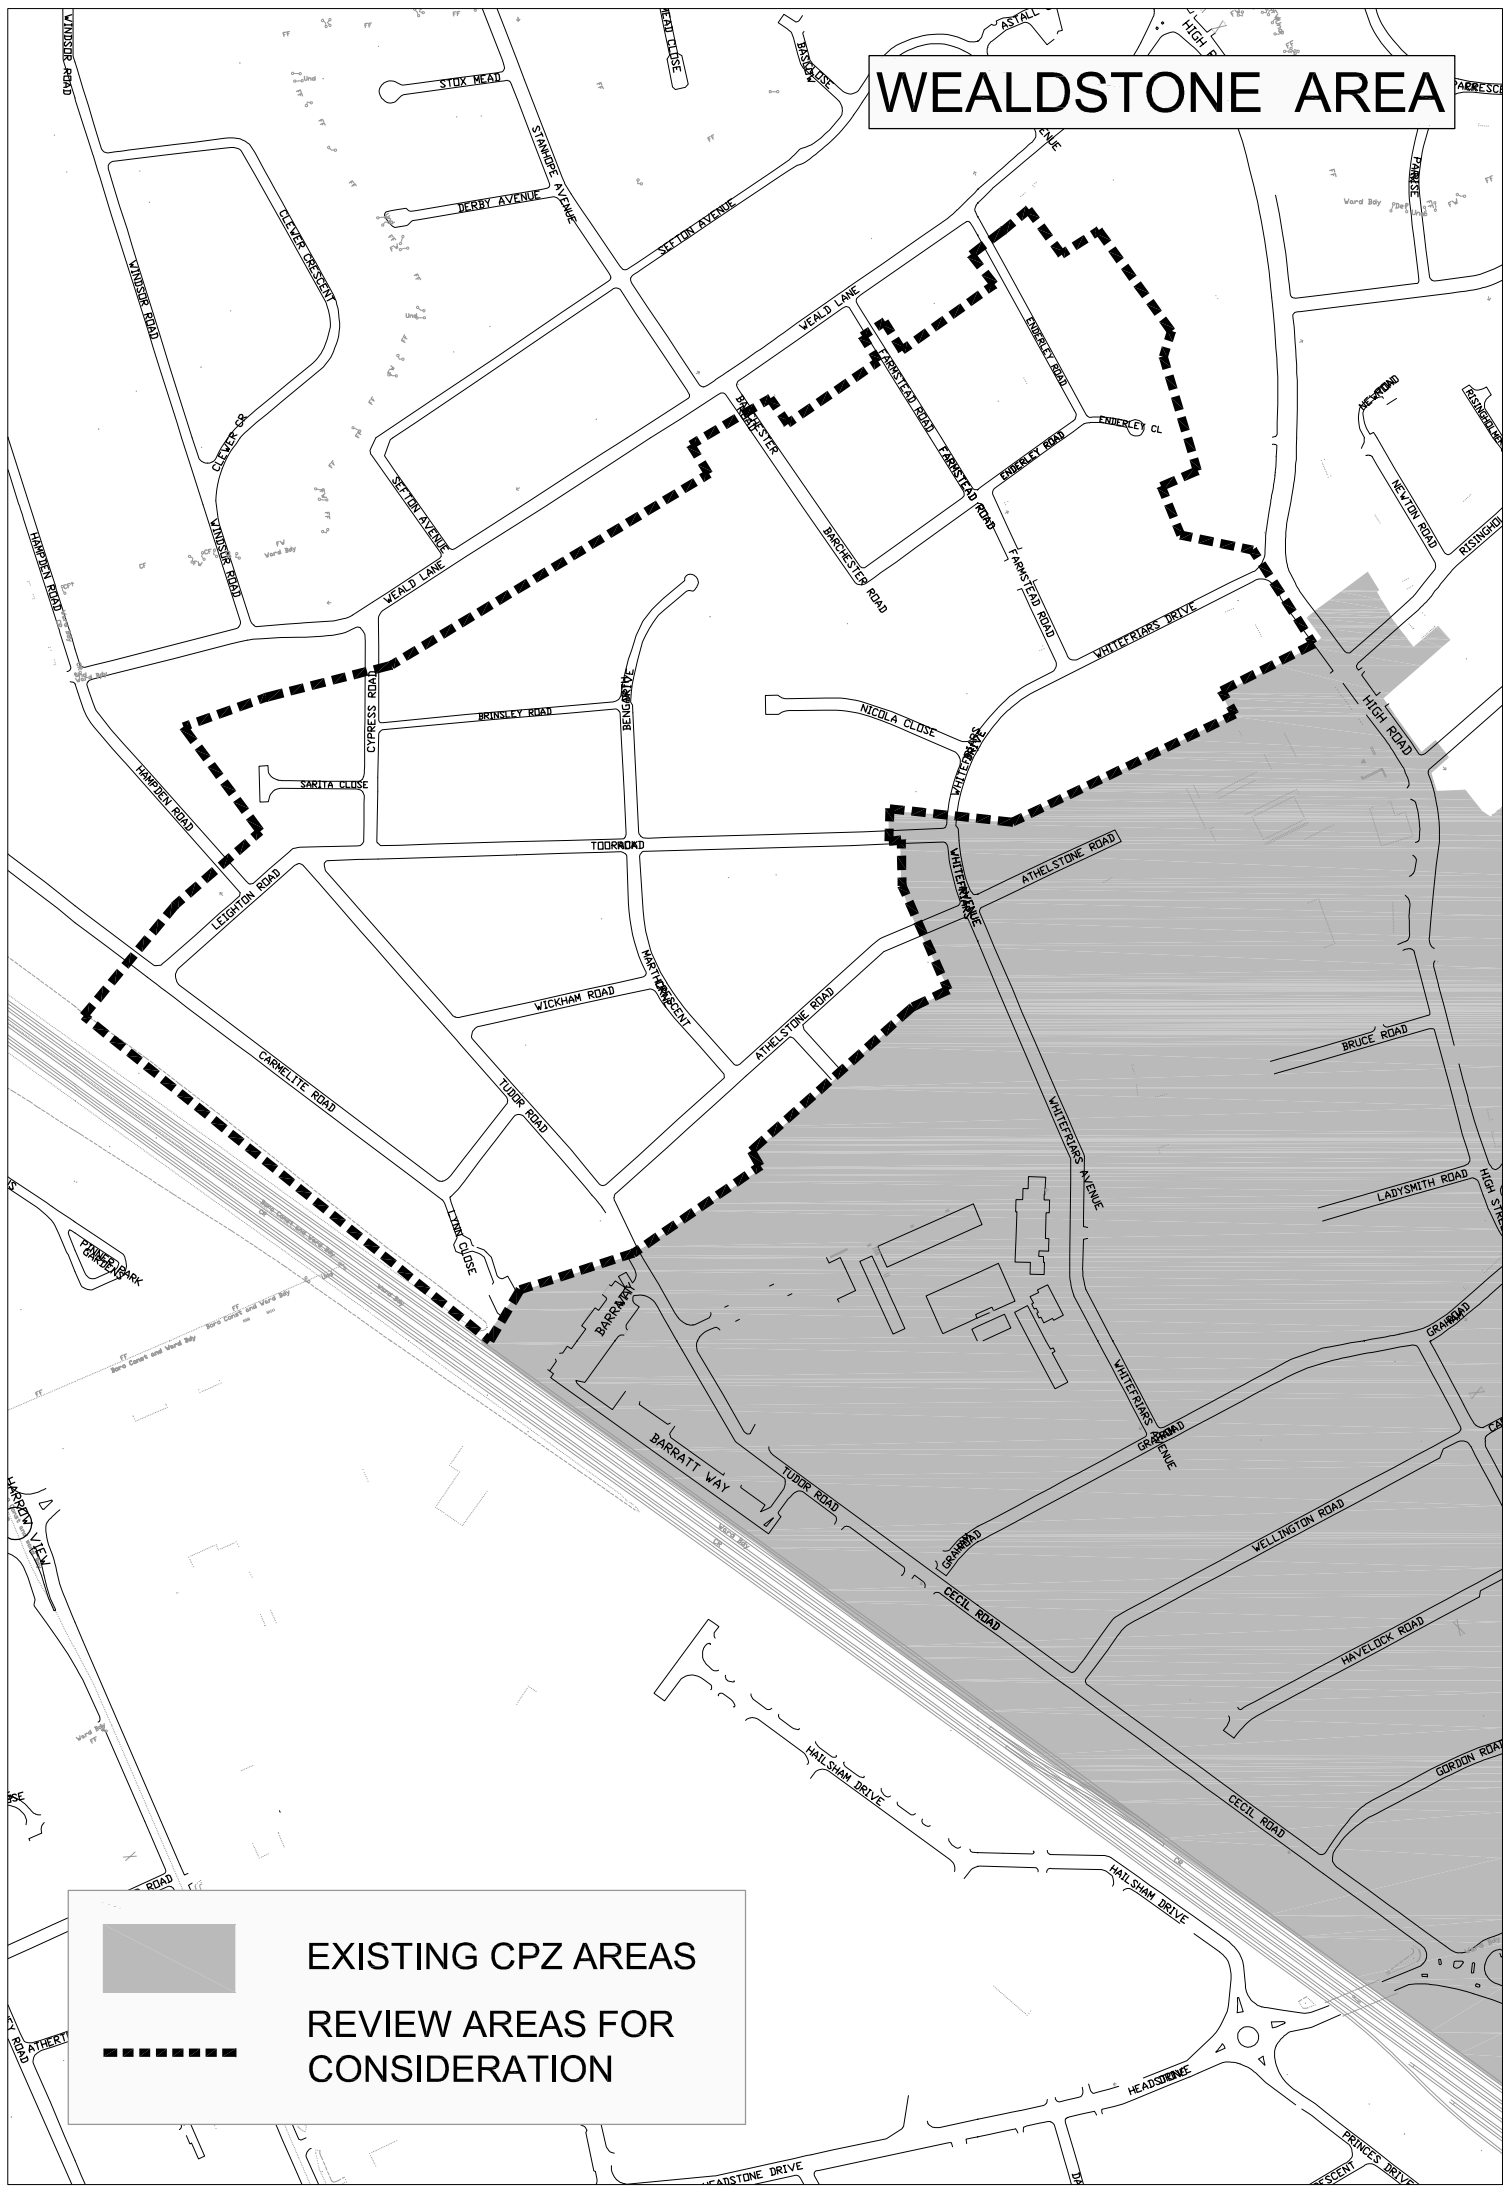

APPENDIX D

HEADSTONE LANE STATION AREA

REVIEW AREA FOR CONSIDERATION

HATCH END AREA

 EXISTING CPZ AREAS

 REVIEW AREAS FOR CONSIDERATION

PINNER AREA

EXISTING CPZ AREAS

REVIEW AREAS FOR
CONSIDERATION

CANONS AREA

EXISTING CPZ AREAS
REVIEW AREAS FOR
CONSIDERATION

WEALDSTONE AREA

 EXISTING CPZ AREAS

 REVIEW AREAS FOR CONSIDERATION

WEST HARROW AREA

EXISTING CPZ AREAS
REVIEW AREAS FOR
CONSIDERATION