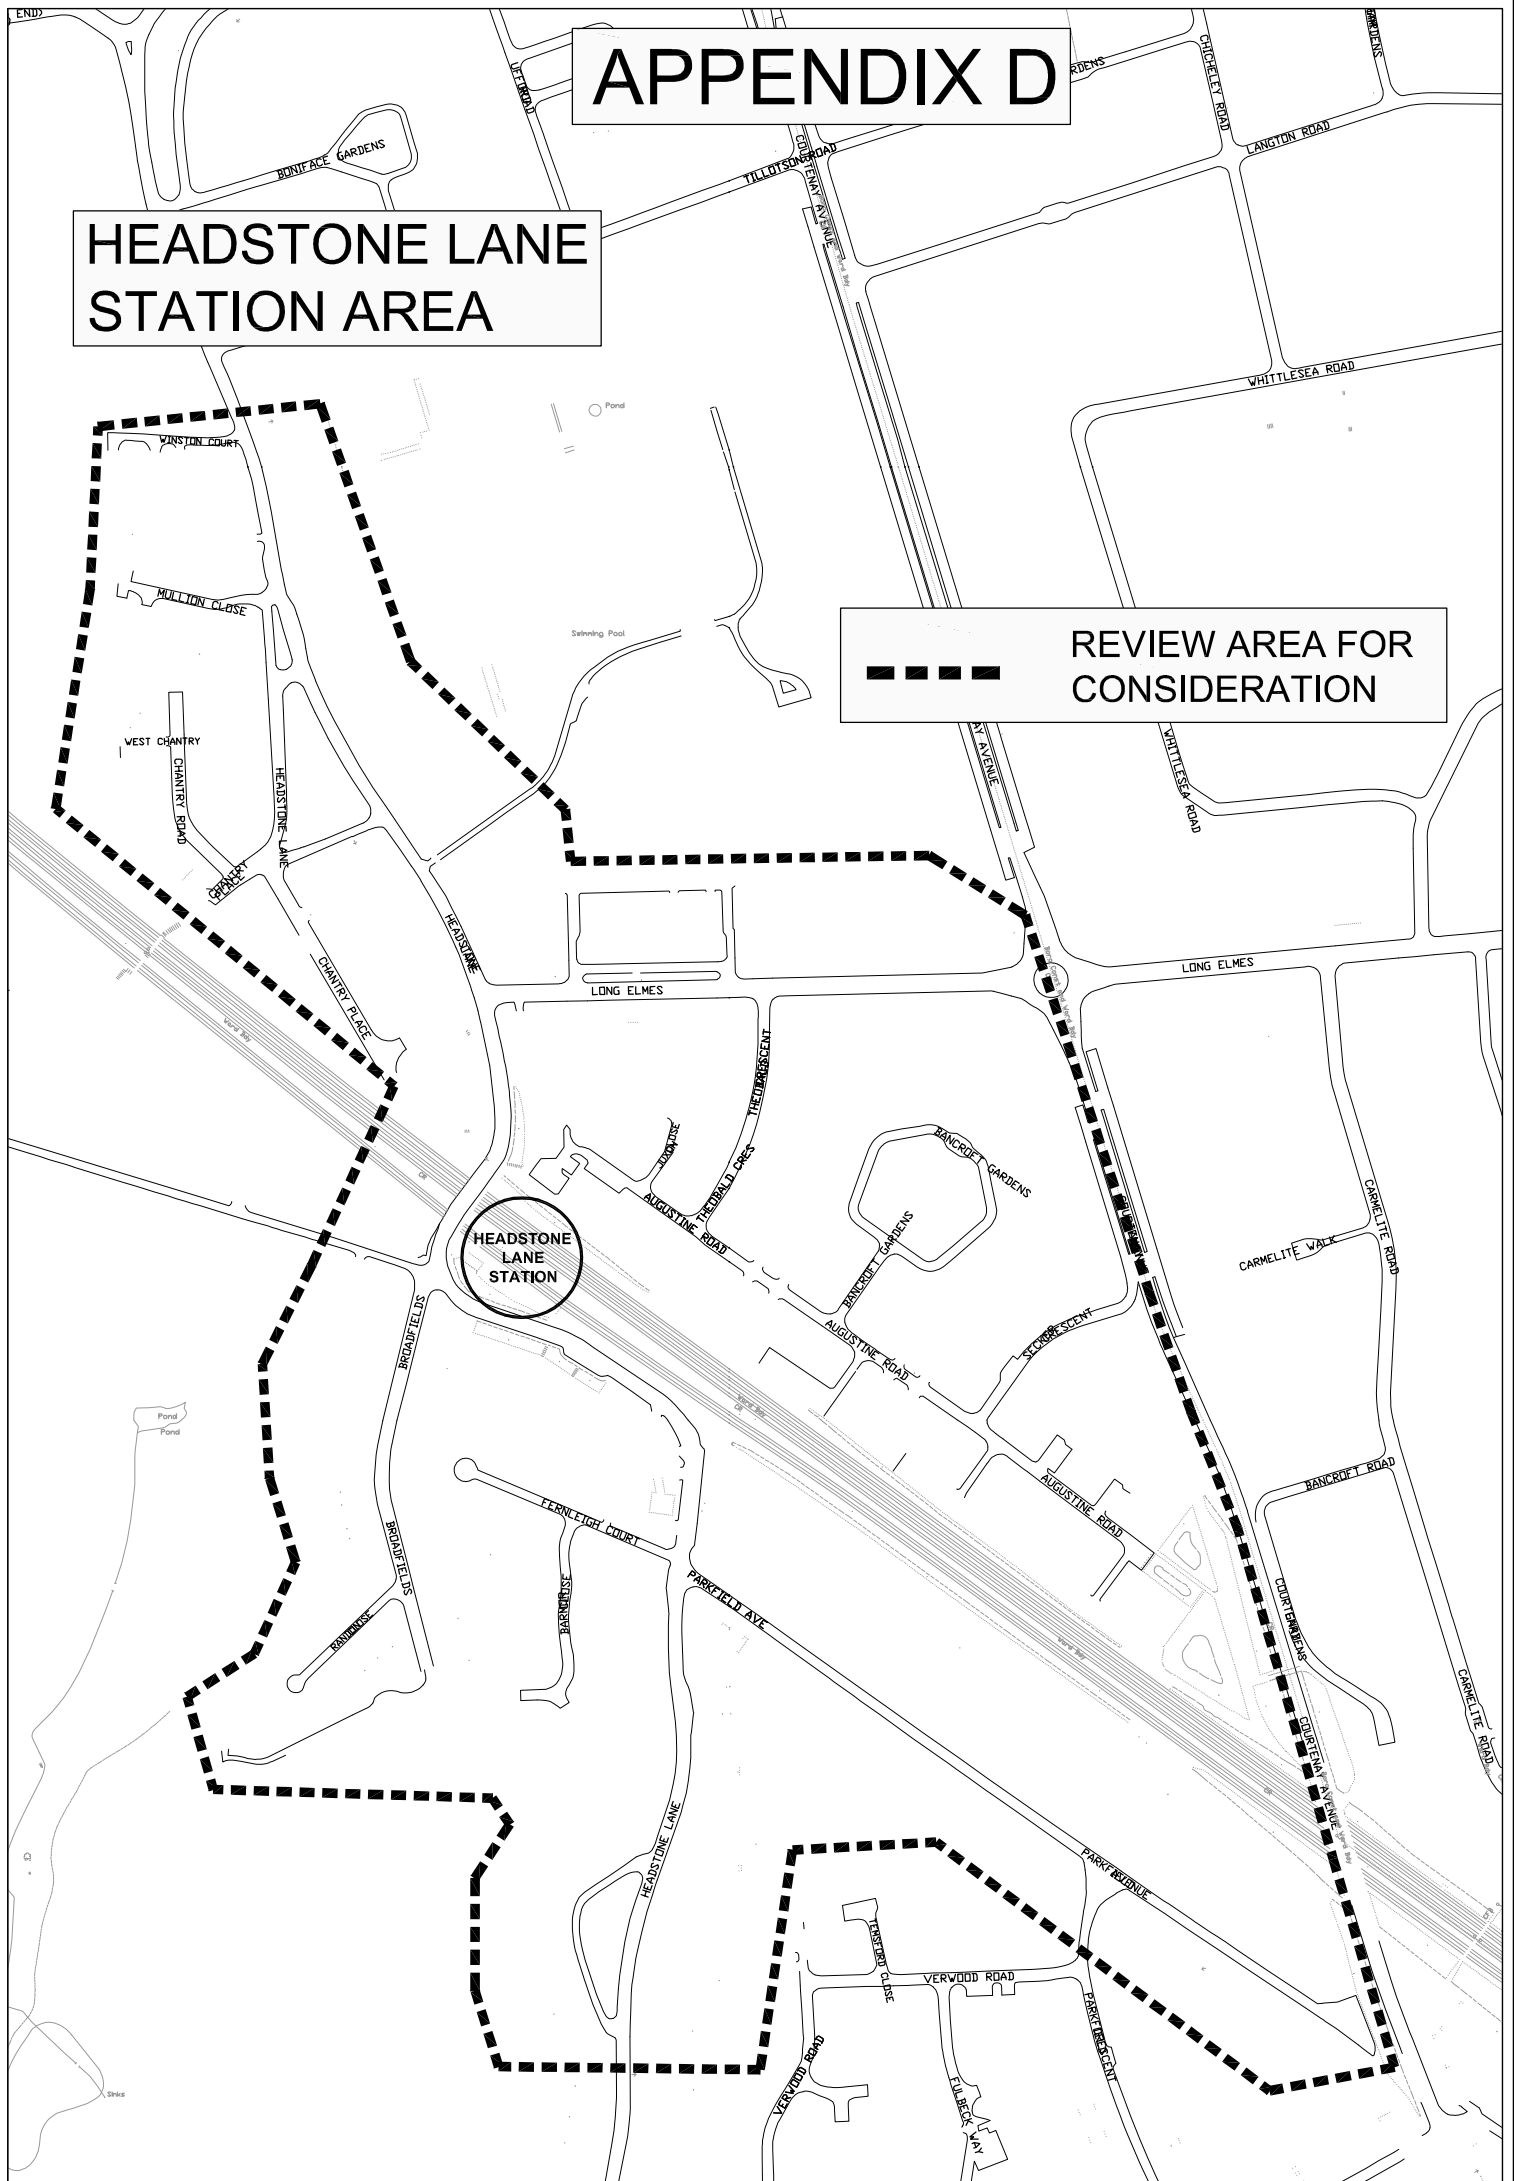

APPENDIX D

HEADSTONE LANE STATION AREA

REVIEW AREA FOR CONSIDERATION

HATCH END AREA

 EXISTING CPZ AREAS

 REVIEW AREAS FOR CONSIDERATION

PINNER AREA

EXISTING CPZ AREAS

REVIEW AREAS FOR
CONSIDERATION

CANONS AREA

EXISTING CPZ AREAS
REVIEW AREAS FOR
CONSIDERATION

WEALDSTONE AREA

 EXISTING CPZ AREAS

 REVIEW AREAS FOR CONSIDERATION

WEST HARROW AREA

EXISTING CPZ AREAS
REVIEW AREAS FOR
CONSIDERATION